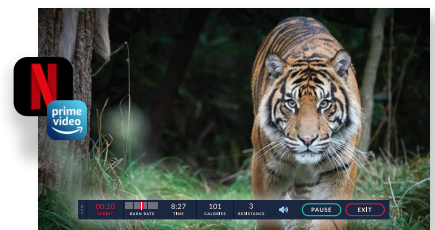

JRNY™ CONSOLE

Guided Coaching

Custom workouts, trainer-led videos, feedback & tracking, Bowflex Radio, and more.*

Explore the World™

Experience dozens of virtual courses and stunning trails that automatically adjust to your riding speed.*