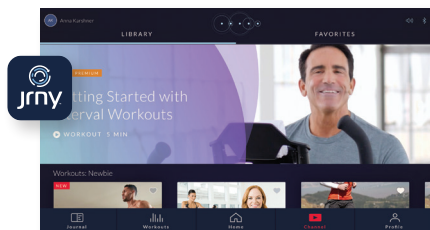

JRNY™ CONSOLE

Guided Coaching

Custom workouts, trainer-led videos, feedback & tracking, Bowflex Radio, and more.*